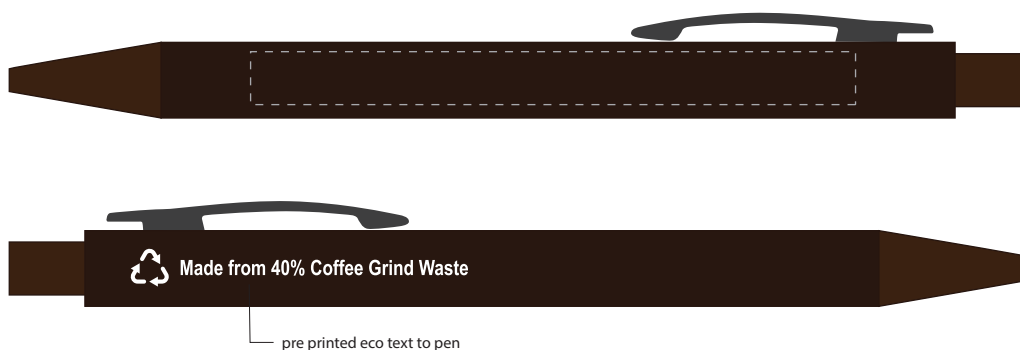

Your Ref:

Quantity:

Product Code: TPC360102

Our Ref:

Version: 1

Product Colour: BROWN

PRINTING CONCERNS:**PRODUCT INFO:**

We stock this item in the following colours

PANTONE REFERENCE(S)
 Full Colour Printing

ARTWORK SCALE 100%

ARTWORK SCALE 100%

Max print area: 60mm x 7mm

Product Image for visualisation
- colours may vary

The dashed line is to demonstrate print area and will not appear on your printed item